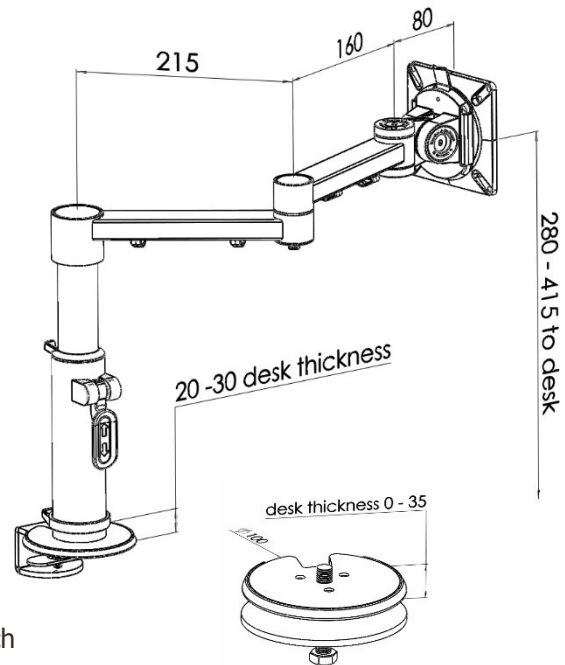

XSTREAM dual beam arm

Product Specification

Product code	XSTREAMCOMB02S - silver
Weight capacity	10kg
Max forward extension	455mm
VESA	75mm & 100mm VESA compliant
Movement	Height adjustment, tilt, swivel, rotation and reach
Height adjustment	Max height adjustment 380mm from desk top
Fixings	Supplied with baby-c and through-desk as standard

Additional Information

Dual beam arm with manual height adjustment

Additional +/- 70mm available with ratchet mechanism

Lockable quick release VESA function

Compact – folds back into a space of 40mm

Silver – XSTREAMCOMB02S - RAL code 9006